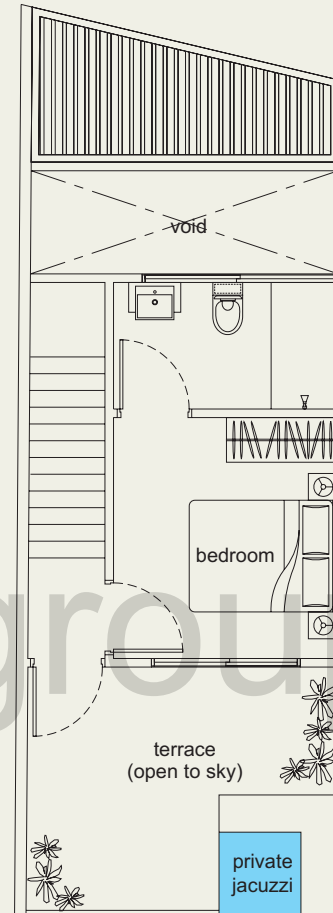

shop 1
33 sq m
#01-01

shop 2
21 sq m
#01-02

shop 3
16 sq m
#01-03

type A

1 bdrm

46 sq m

#02-01

#03-01

#02-05

#03-05

#04-05

type F

1 bdrm

46 sq m

#02-06

#03-06

#04-06

P E N T H O U S E

Artist impression only

lower level

to swimming pool

upper level

PH G
2 bdrm
82 sq m
#05-03

PH H

2 bdrm

80 sq m

#05-04

lower level

to swimming pool ← private jacuzzi

upper level

PH I
2 bdrm
78 sq m
#05-05

lower level