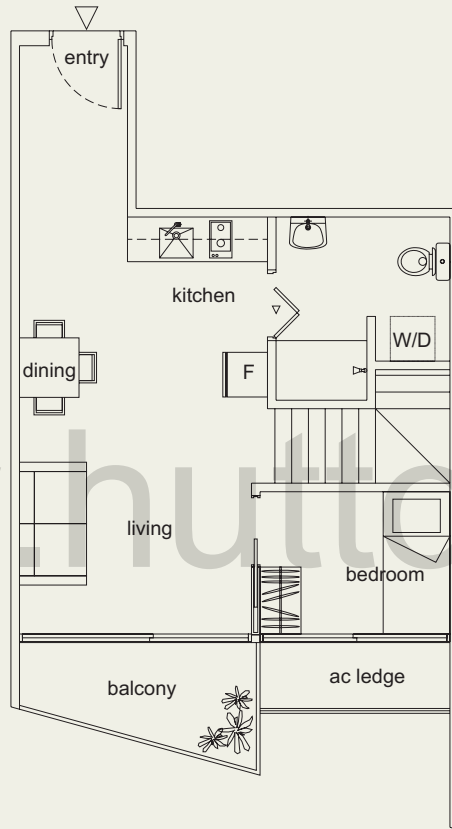

shop 1
33 sq m
#01-01

shop 2
21 sq m
#01-02

shop 3
16 sq m
#01-03

type A

1 bdrm

46 sq m

#02-01

#03-01

#04-06

P E N T H O U S E

Artist impression only

lower level

to swimming pool

upper level

PH G
2 bdrm
82 sq m
#05-03

PH H

2 bdrm

80 sq m

#05-04

lower level

to swimming pool ← private jacuzzi

upper level

PH I
2 bdrm
78 sq m
#05-05

lower level

upper level

PH J
2 bdrm
80 sq m
#05-06

lower level

upper level